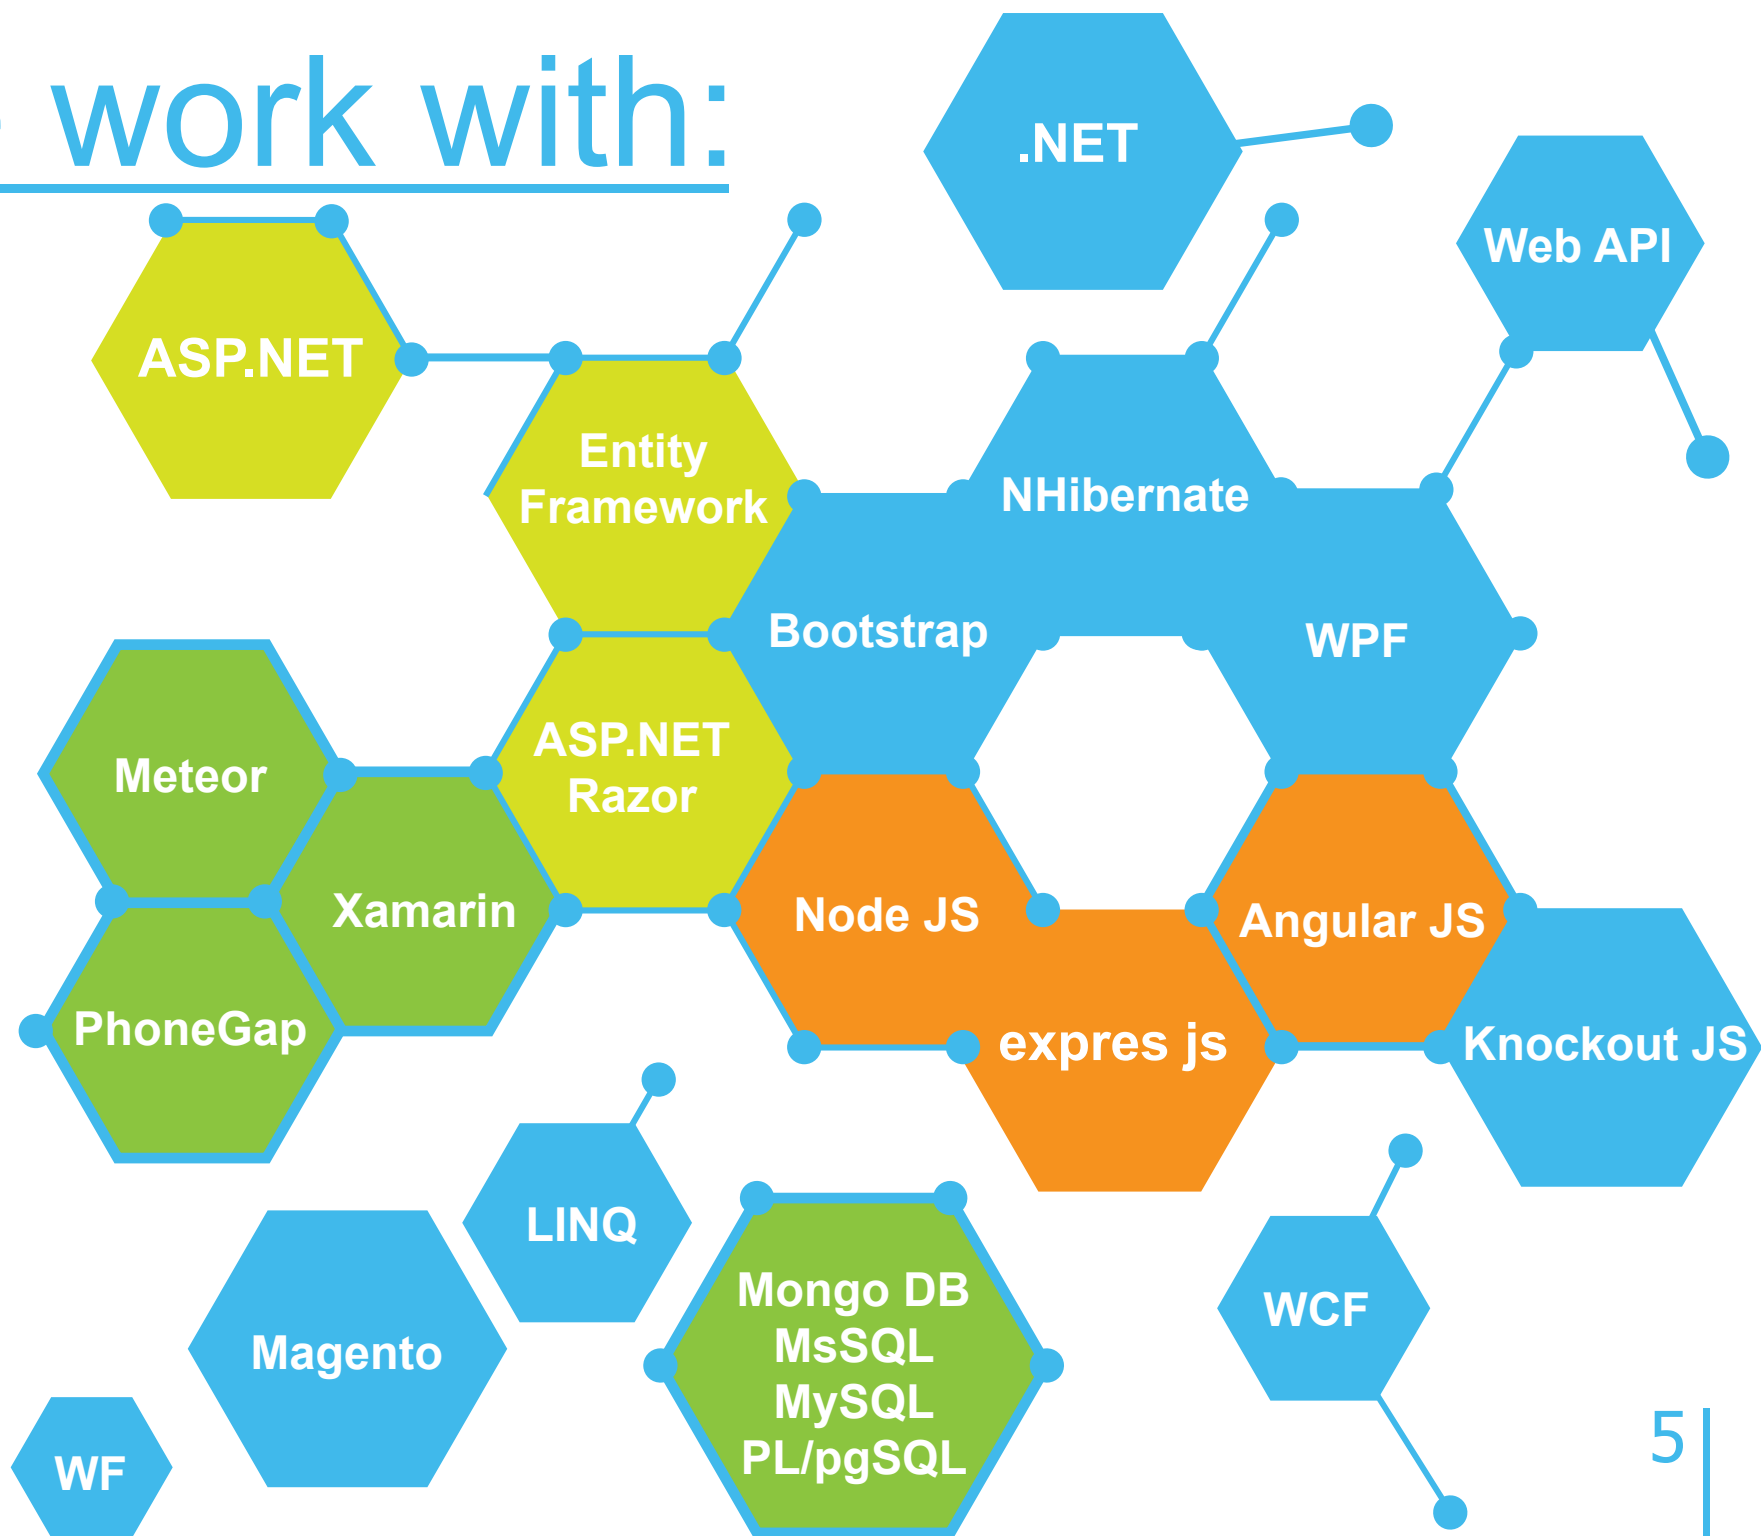

We work with: